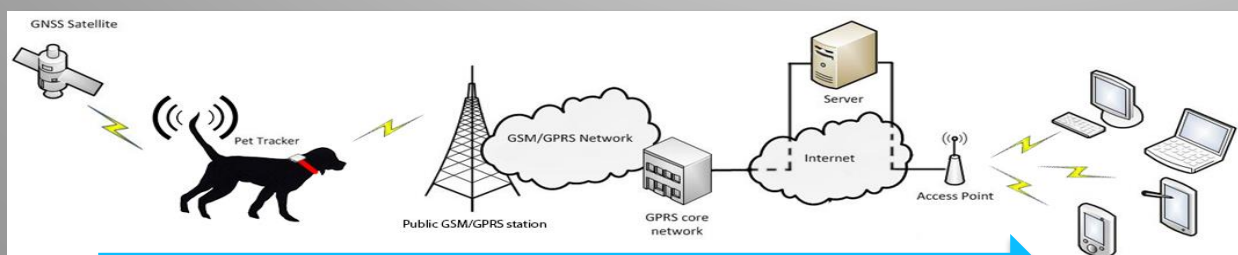

A healthy pet is a happy pet

Concerned about your pet's health? The pet tracker records the activity of your pet during the day, calculate and ranks the activity and then shows it on your personal webpage to give you a good overview if your pet has received enough exercise to stay healthy.